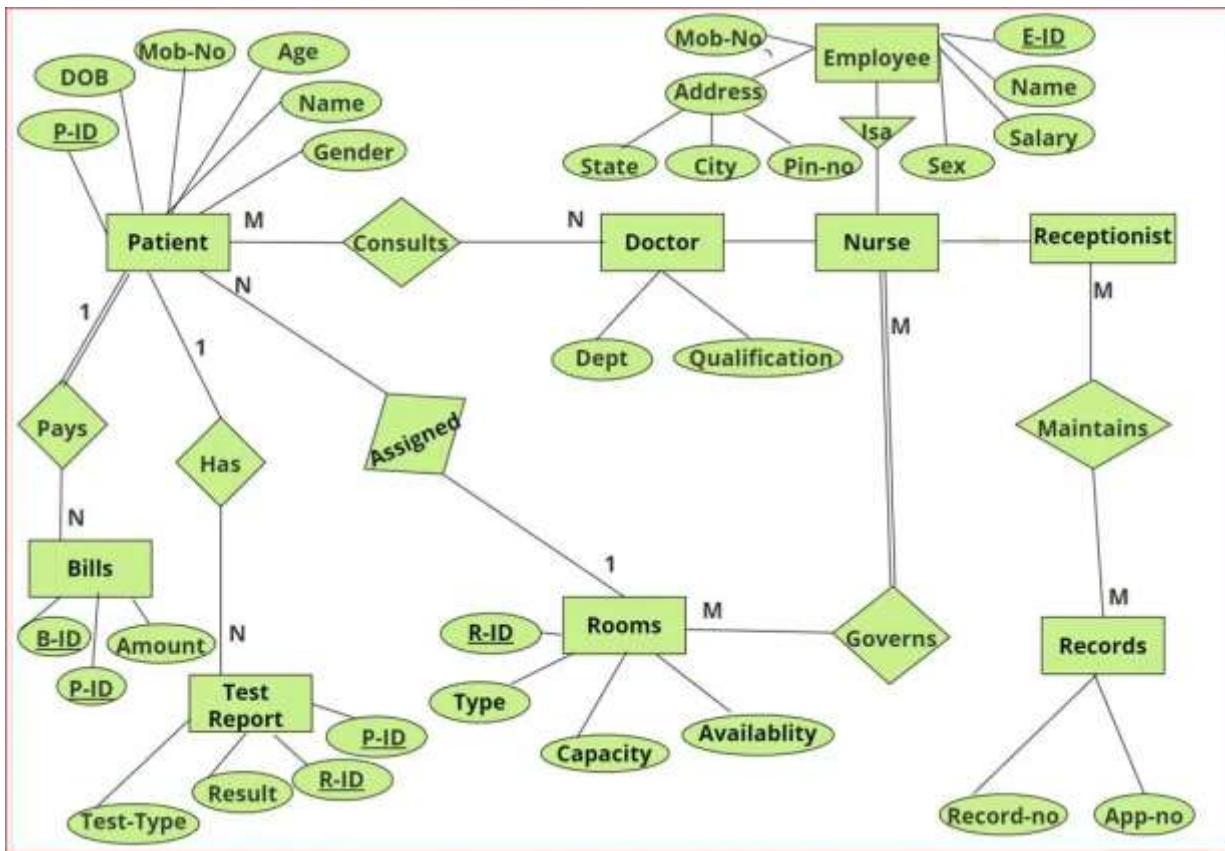

Department of MCA

DBMS ER Model

Course Name : 23CAT603 - DATA BASE MANAGEMENT SYSTEM

Class : I Year / II Semester

Unit I – How to Design ER Diagram for a Hospital Management System

How to Design ER Diagram for a Hospital Management System

ER Diagram for a Student Management System

ER Diagram for a Employee Management System

ER Diagram for a Library management system

ER Diagram of Bank Management System

ER Diagram for Car Insurance Company

ER Diagram

ER Diagram for online shopping

ER Diagram

References

<https://www.geeksforgeeks.org/how-to-design-er-diagram-for-a-hospital-management-system/>

<https://meeraacademy.com/er-diagram-for-student-management-system/>