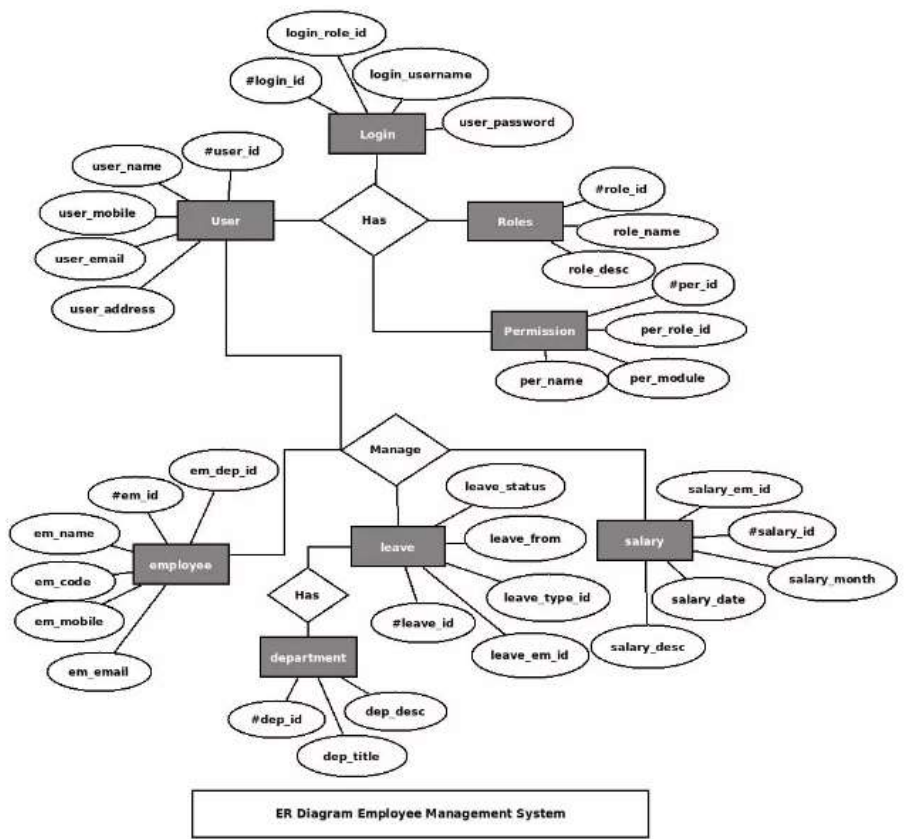

Department of MCA

DBMS ER Model

Course Name : 23CAT603 - DATA BASE MANAGEMENT SYSTEM

Class : I Year / II Semester

Unit I – How to Design ER Diagram for a Hospital Management System

How to Design ER Diagram for a Hospital Management System

ER Diagram for a Student Management System

ER Diagram for a Employee Management System

ER Diagram for a Library management system

ER Diagram of Bank Management System

ER Diagram for Car Insurance Company

ER Diagram

ER Diagram for online shopping

ER Diagram

References

<https://www.geeksforgeeks.org/how-to-design-er-diagram-for-a-hospital-management-system/>

<https://meeraacademy.com/er-diagram-for-student-management-system/>