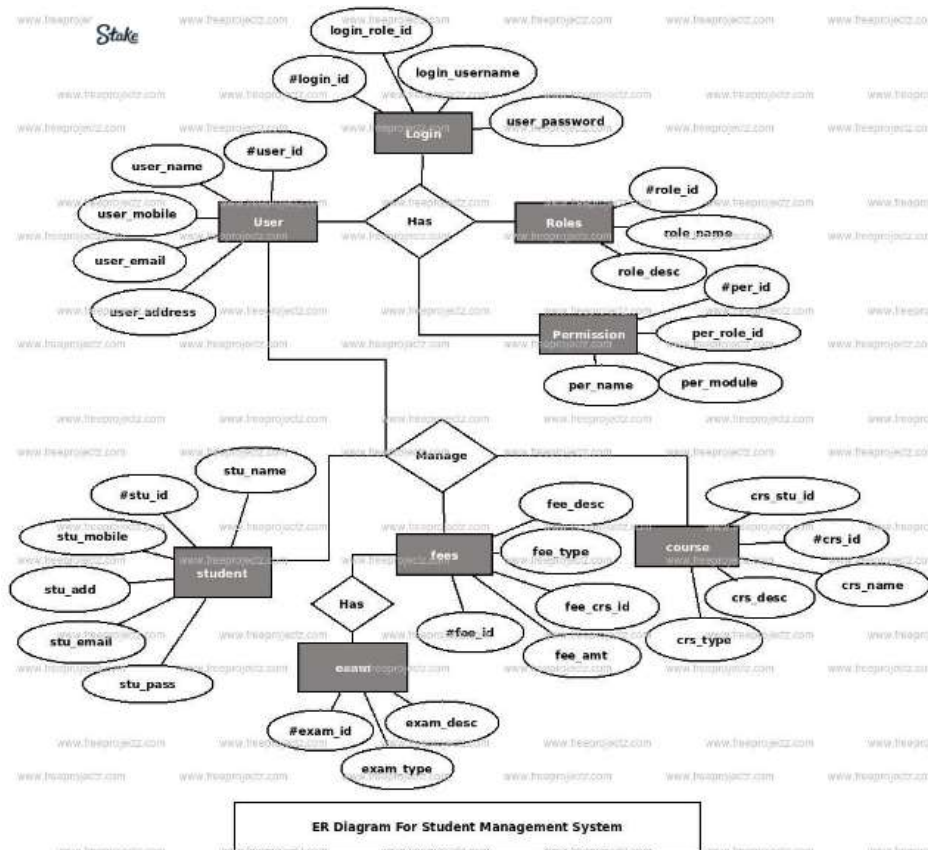

Department of MCA

DBMS ER Model

Course Name : 23CAT603 - DATA BASE MANAGEMENT SYSTEM

Class : I Year / II Semester

Unit I – How to Design ER Diagram for a Hospital Management System

How to Design ER Diagram for a Hospital Management System

ER Diagram for a Student Management System

ER Diagram for a Employee Management System

ER Diagram for a Library management system

ER Diagram of Bank Management System

ER Diagram for Car Insurance Company

ER Diagram

ER Diagram for online shopping

ER Diagram

References

<https://www.geeksforgeeks.org/how-to-design-er-diagram-for-a-hospital-management-system/>

<https://meeraacademy.com/er-diagram-for-student-management-system/>

<https://www.freeprojectz.com/entity-relationship/student-management-system-er-diagram>

<https://www.freeprojectz.com/entity-relationship/employee-management-system-er-diagram>

<https://www.geeksforgeeks.org/er-diagram-of-a-company/>