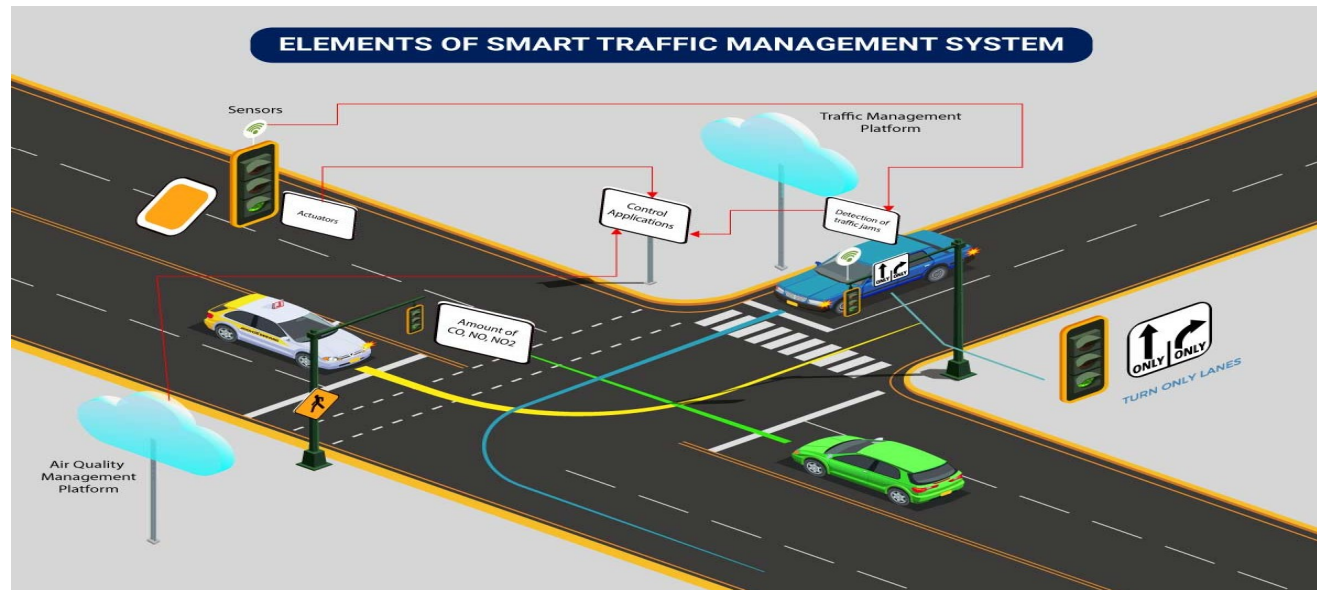

SMART CITY

A smart city uses Internet of Things (IoT) sensors in urban areas to collect data and automate systems such as traffic, energy use, and waste management. By doing so, smart cities improve the efficiency of urban services, reduce costs, and deliver a higher standard of living.

ADAPTING IOT IMPLEMENTATION STRATEGY TO THE CITY SIZE

THE RELEVANCE OF IOT APPLICATIONS FOR SMALLER SMART CITIES

	Highly relevant	Can be implemented with certain restrictions	The value is questionable
Traffic management			✓
Parking	✓		
Public transport		✓	
Utilities			✓
Street lightning	✓		
Waste management	✓		
Environment		✓	
Public safety		✓	

ITERATIVE APPROACH TO IMPLEMENTING SMART CITY SOLUTIONS

WHAT IS SMART LIVING IN IOT?

The Internet of Things (IoT) connects smart devices and technologies to provide users with the data to live lives more efficiently. Home Smart Living with the Internet of Things.

ASSESSMENT - 1

EXPLAIN THE IMPLEMENTATION PROCESS OF SMART TRAFFIC MANAGEMENT SYSTEM

References

<https://www.conurets.com/5-major-applications-of-iot-in-transportation/>
<https://pcplanet-eg.com/smart-living-internet-things/>
<https://koreascience.kr/article/JAKO201919761178666.page>
<https://www.javatpoint.com/iot-transportation>