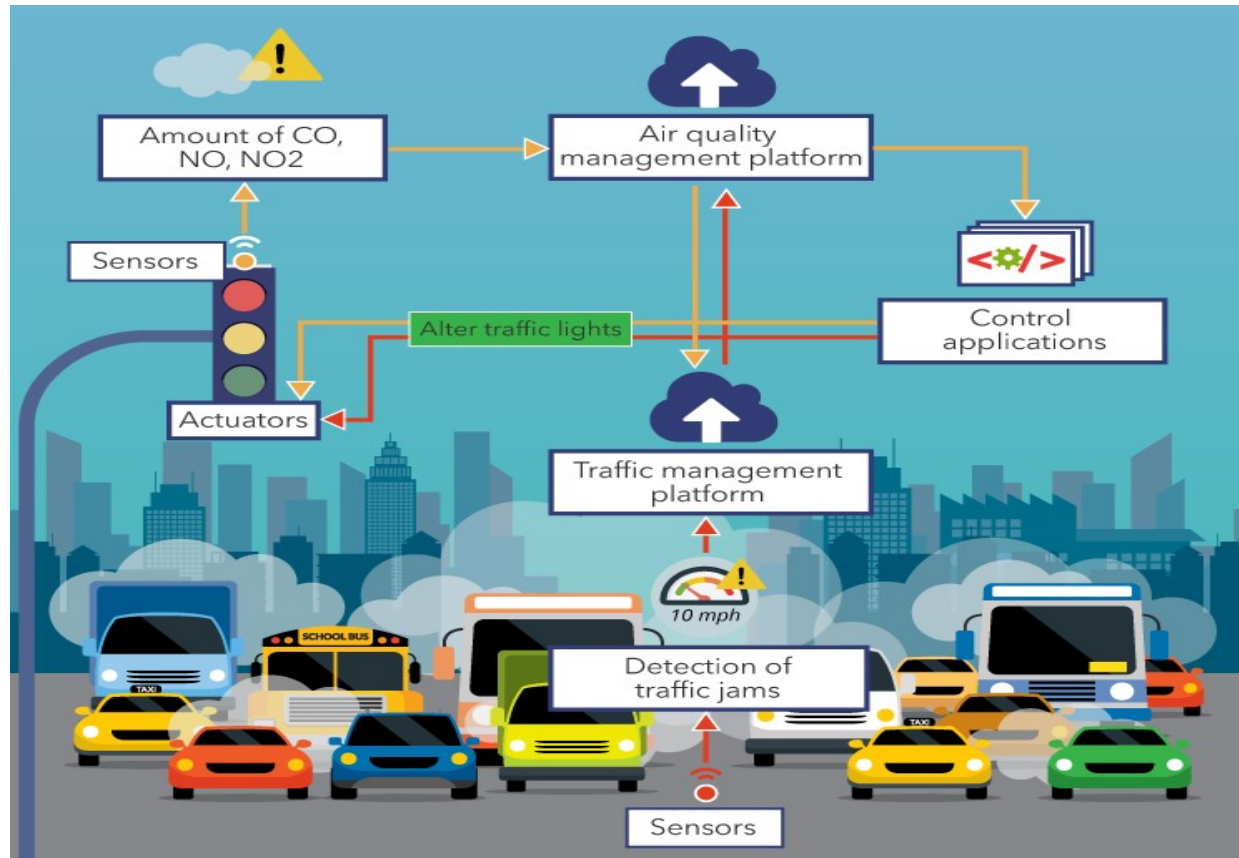

- IoT in transportation incorporates a wide network of embedded sensors, actuators, smart objects and other intelligent devices.
- This network collects data about the real-world scenario and transmits it over the specialized software to transform that data into useful information.

SMART CITY

A smart city uses Internet of Things (IoT) sensors in urban areas to collect data and automate systems such as traffic, energy use, and waste management. By doing so, smart cities improve the efficiency of urban services, reduce costs, and deliver a higher standard of living.

ADAPTING IOT IMPLEMENTATION STRATEGY TO THE CITY SIZE

THE RELEVANCE OF IOT APPLICATIONS FOR SMALLER SMART CITIES

	Highly relevant	Can be implemented with certain restrictions	The value is questionable
Traffic management			✓
Parking	✓		
Public transport		✓	
Utilities			✓
Street lightning	✓		
Waste management	✓		
Environment		✓	
Public safety		✓	

ITERATIVE APPROACH TO IMPLEMENTING SMART CITY SOLUTIONS

WHAT IS SMART LIVING IN IOT?

The Internet of Things (IoT) connects smart devices and technologies to provide users with the data to live lives more efficiently. Home Smart Living with the Internet of Things.